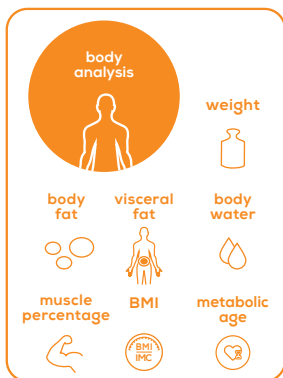

## BF 183 Diagnostic bathroom scale

 german  
 engineering

With extra large display

Diagnostic scale with visceral fat and metabolic age

Digit size 38 mm

Weighing area made from safety glass (6 mm)

Electrodes made of brushed stainless steel

Determination of body weight, fat, water, muscle density, BMI, visceral fat and metabolic age

Capacity 180 kg

Introduction:

- 0.1% for body fat, body water and muscle density

- 100 g for body weight

Change over to kg/lb/st

10 user memories

Automatic switch-on and switch-off

Overload indication

1 x 3V CR 2032 battery included

Product measurements: 30 x 30 x 1,8 cm

Product weight: approx. 1549 g

5 year guarantee

Sales unit: 4 / Shipping carton: -